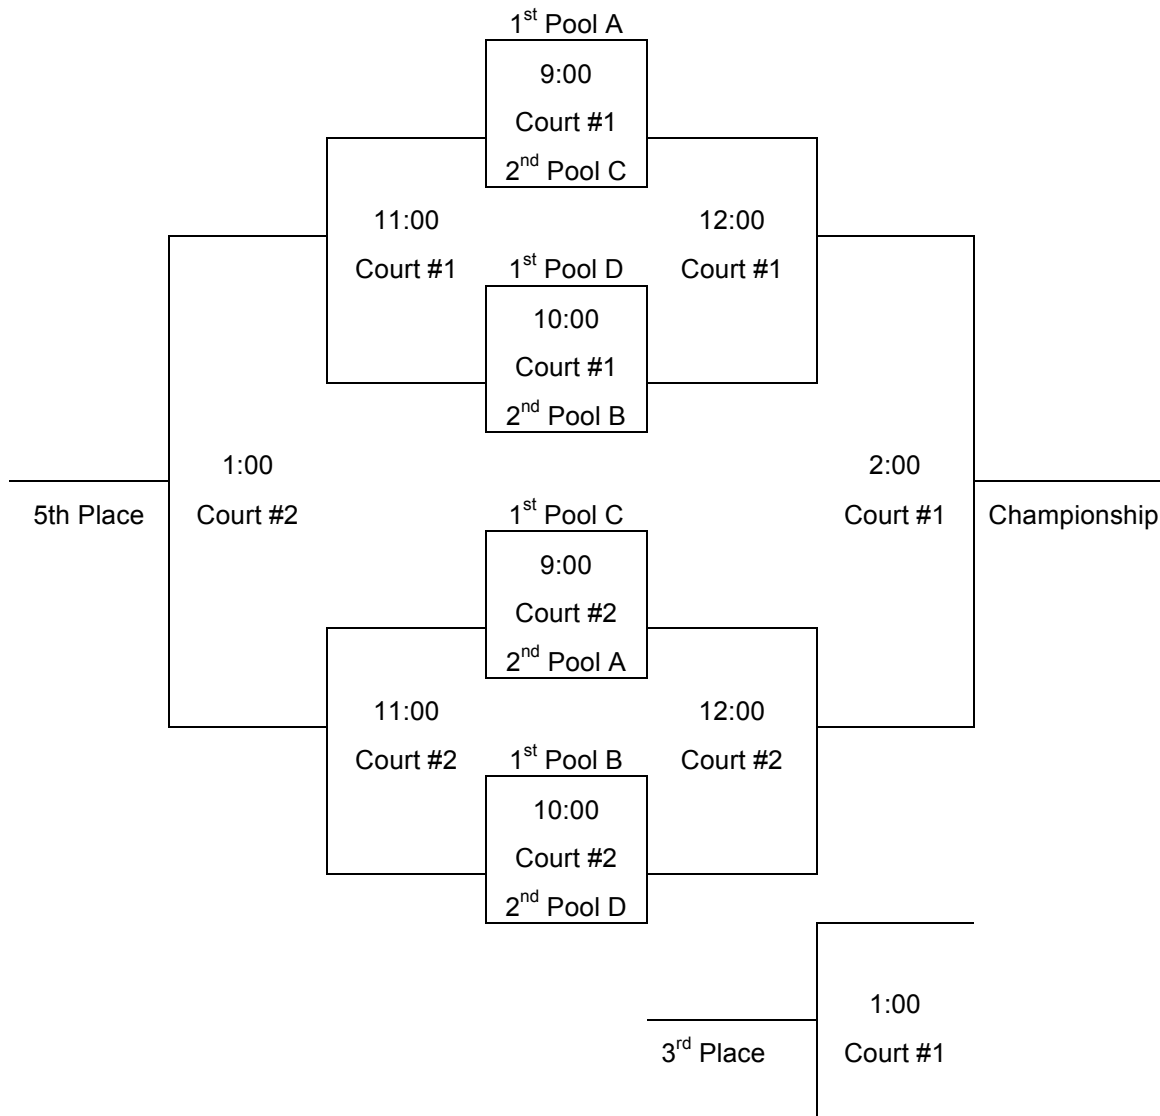

CHAMPIONSHIP BRACKET

Bellevue West High School
South Gym
August 31, 2019